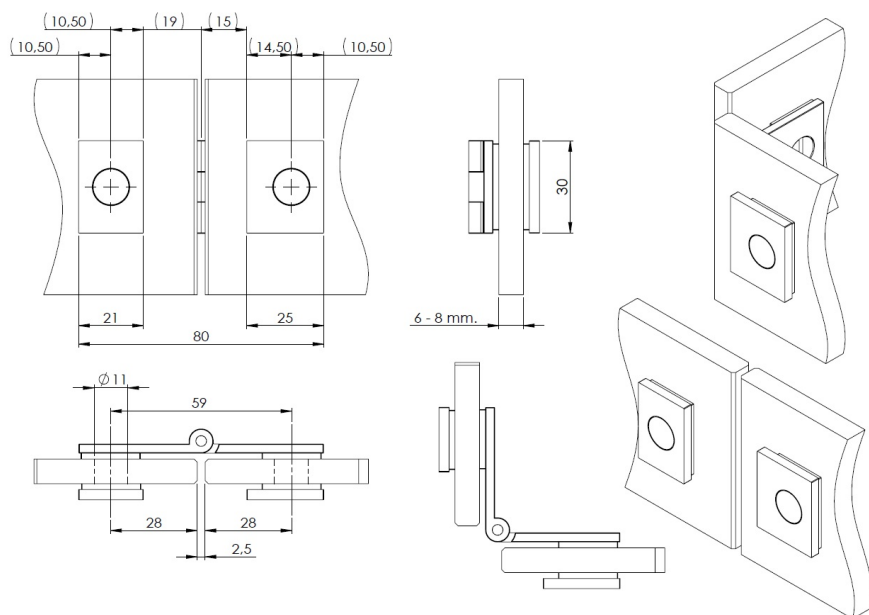

## Description:

Glass Door Hinge "Bosch" 30x80mm, CPL, Glass/Glass, ø9mm Bore, 6-8mm Glass, 270 Opening, 3mm Brass Material,, Max Door Weight 5 Kg Pr.Pair, Max Door Size 600x400mm (H/W)

## Item number:

15.06.500-0

Units	Box	Carton	HS Code	Barcode
Pcs.	1	60	8302100090	 5704866055413